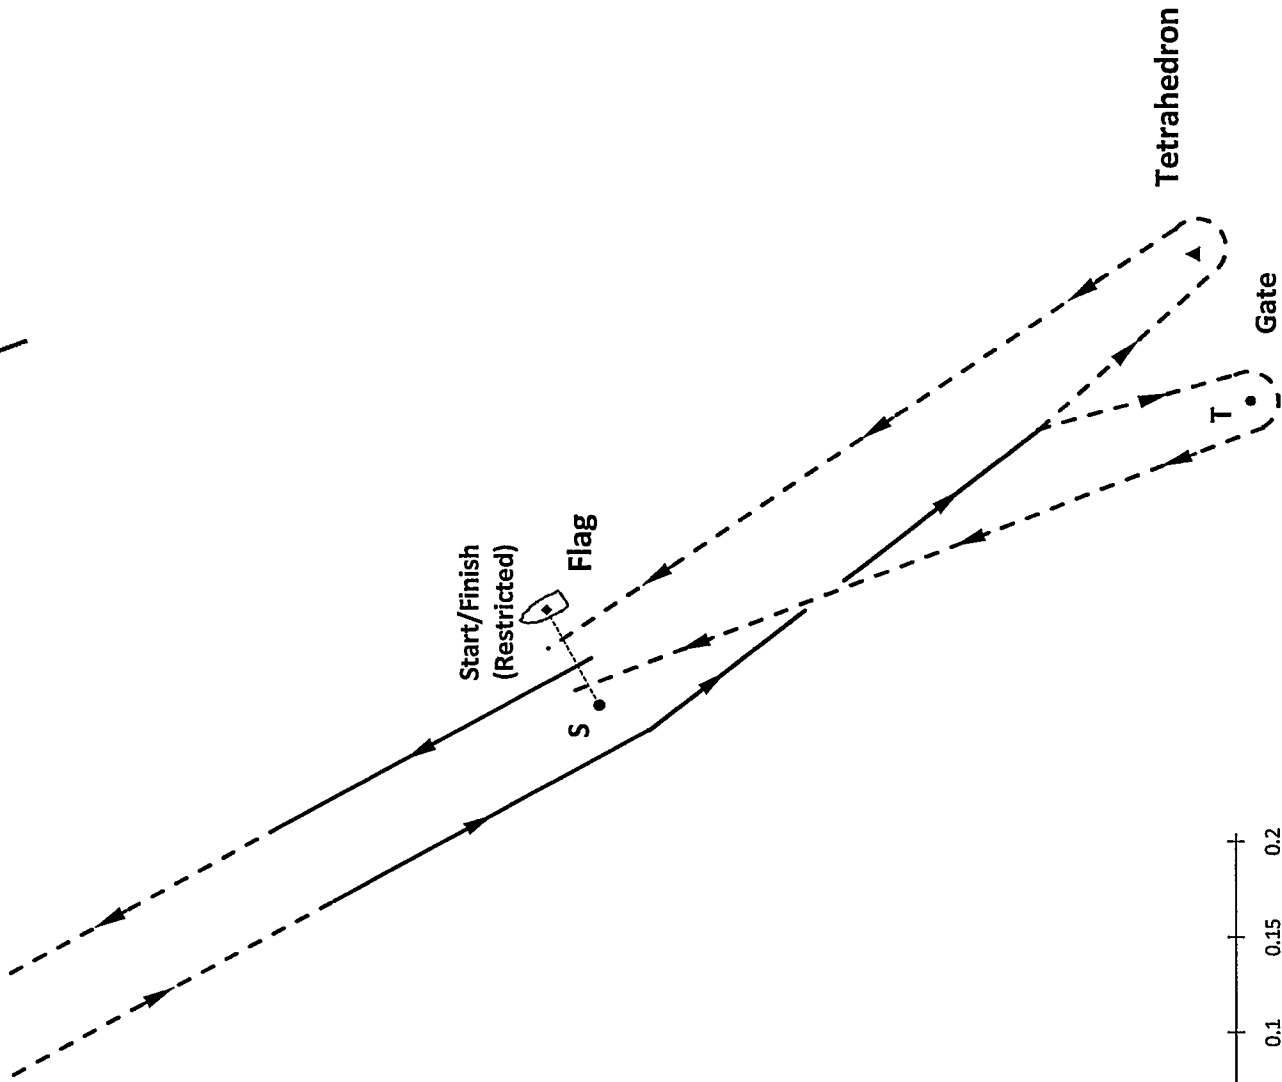

# KHYC 2010 Spinnaker Series Race # 6 'Windward Leeward' Category 4, Buoy Races Saturday October 2, 2010

Windward Marks:  
C, A or F

Course Options:

#	Course	nmi
1	S-F-Gate-Finish	4.8
2	S-A-Gate-Finish	2.7
3	S-C-Gate-Finish	1.5

Approximate Mark Locations:

- S-Mark 33° 50' 49" N / 118° 24' 41" W
- F-Mark 33° 50' 06" N / 118° 26' 58" W
- A-Mark 33° 50' 27" N / 118° 25' 39" W
- C-Mark 33° 50' 40" N / 118° 25' 04" W
- T-Mark 33° 51' 00" N / 118° 24' 16" W