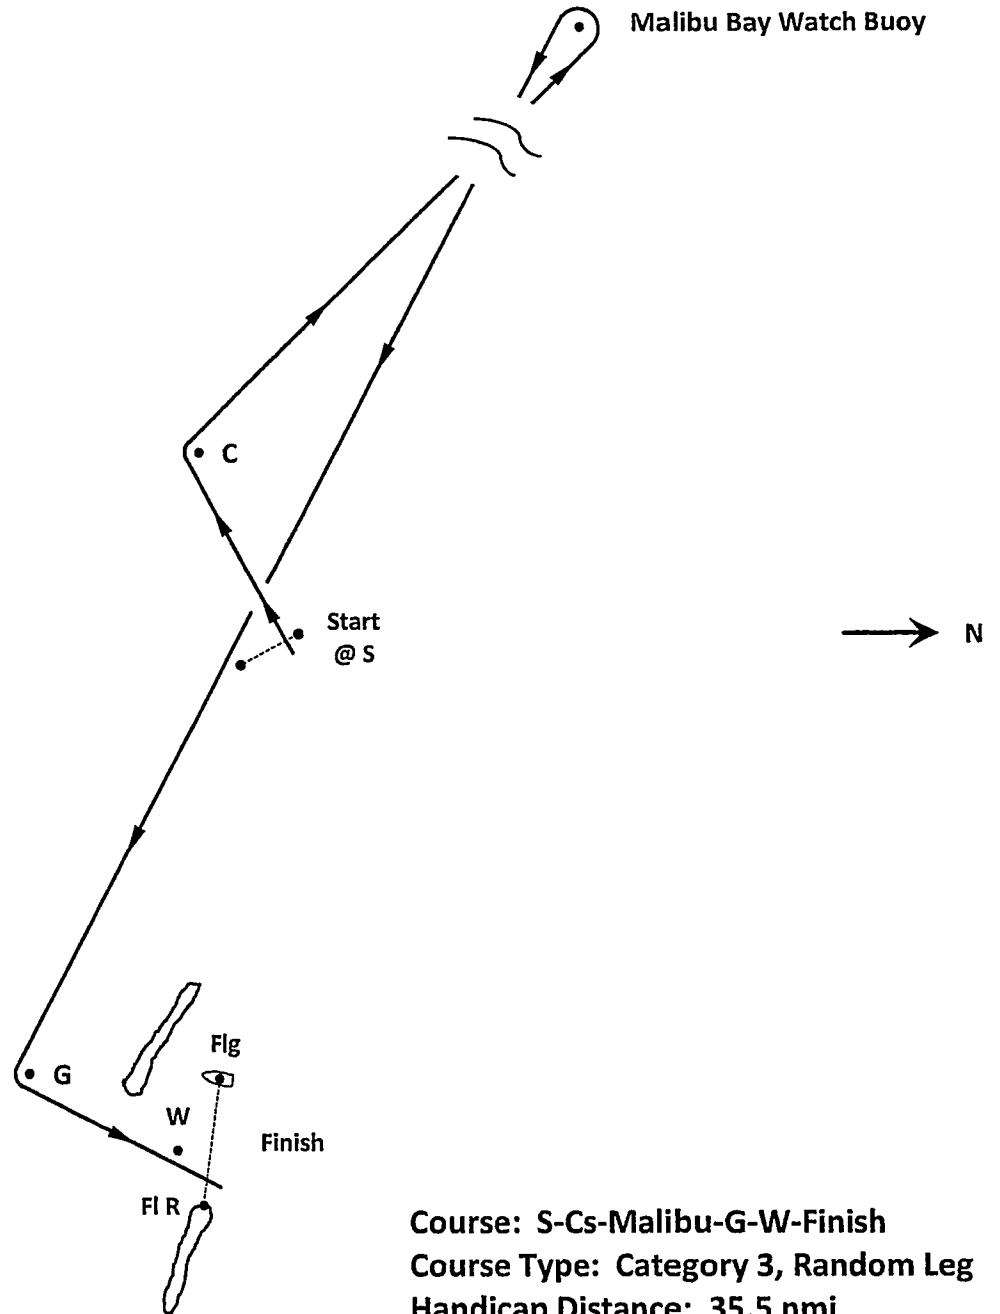

**KHYC 2010 Spinnaker Series  
Race # 3 'Malibu & Return'  
Saturday May 1, 2010**

**Approximate Mark Locations:**

Mark-S (KHYC)	33° 50' 49" N / 118° 24' 41" W
Mark-C (KHYC)	33° 50' 41" N / 118° 25' 05" W
Malibu Bay Watch Buoy	34° 02' 02" N / 118° 40' 21" W
Mark-G (KHYC)	33° 50' 23" N / 118° 23' 47" W
Mark-W (King Harbor Entrance - White Center Channel Bouy)	

**Course: S-Cs-Malibu-G-W-Finish  
Course Type: Category 3, Random Leg  
Handicap Distance: 35.5 nmi**