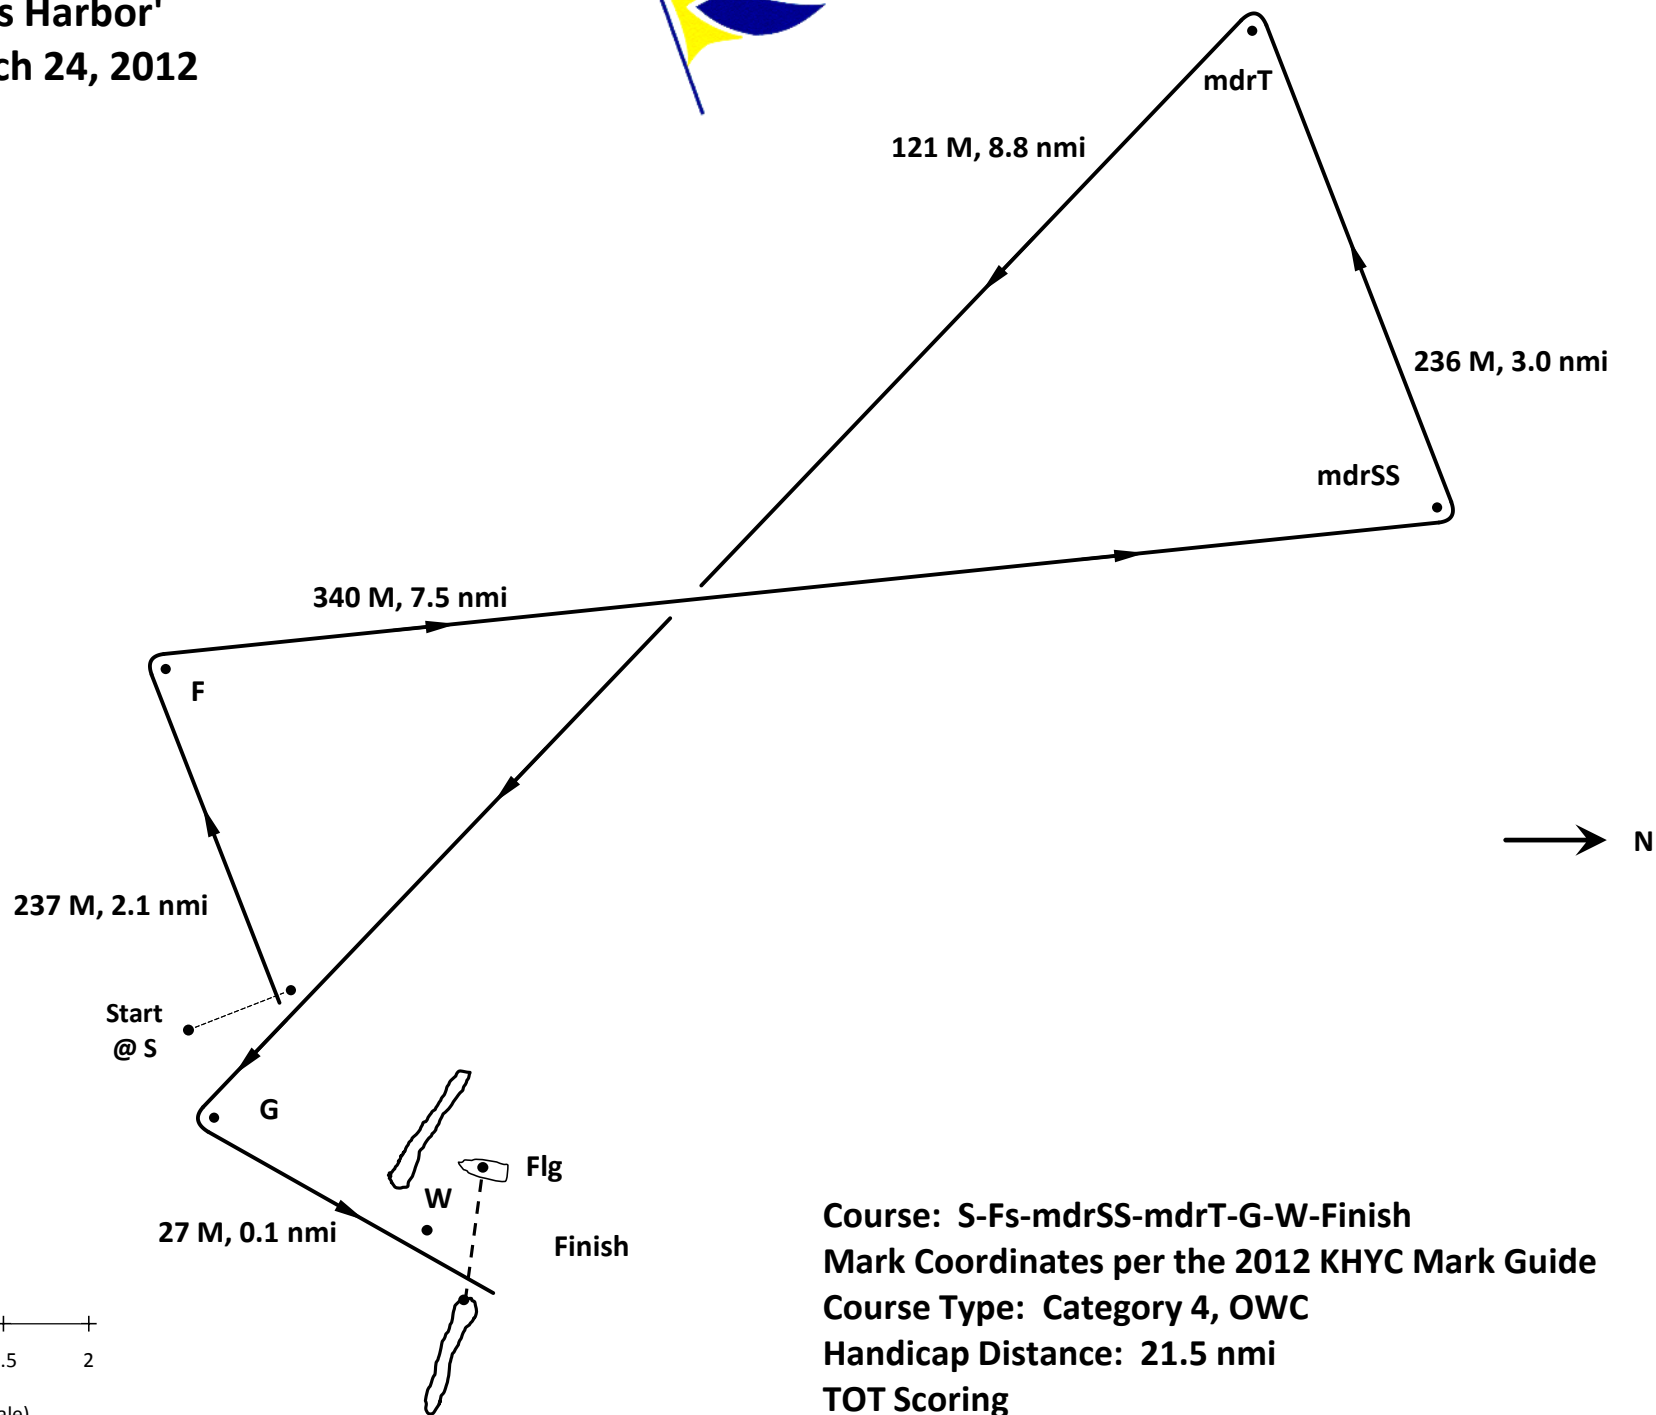

**KHYC 2012 Spinnaker Series
Race # 2 'Trans Harbor'
Saturday March 24, 2012**

Course: S-Fs-mdrSS-mdrT-G-W-Finish
Mark Coordinates per the 2012 KHYC Mark Guide
Course Type: Category 4, OWC
Handicap Distance: 21.5 nmi
TOT Scoring