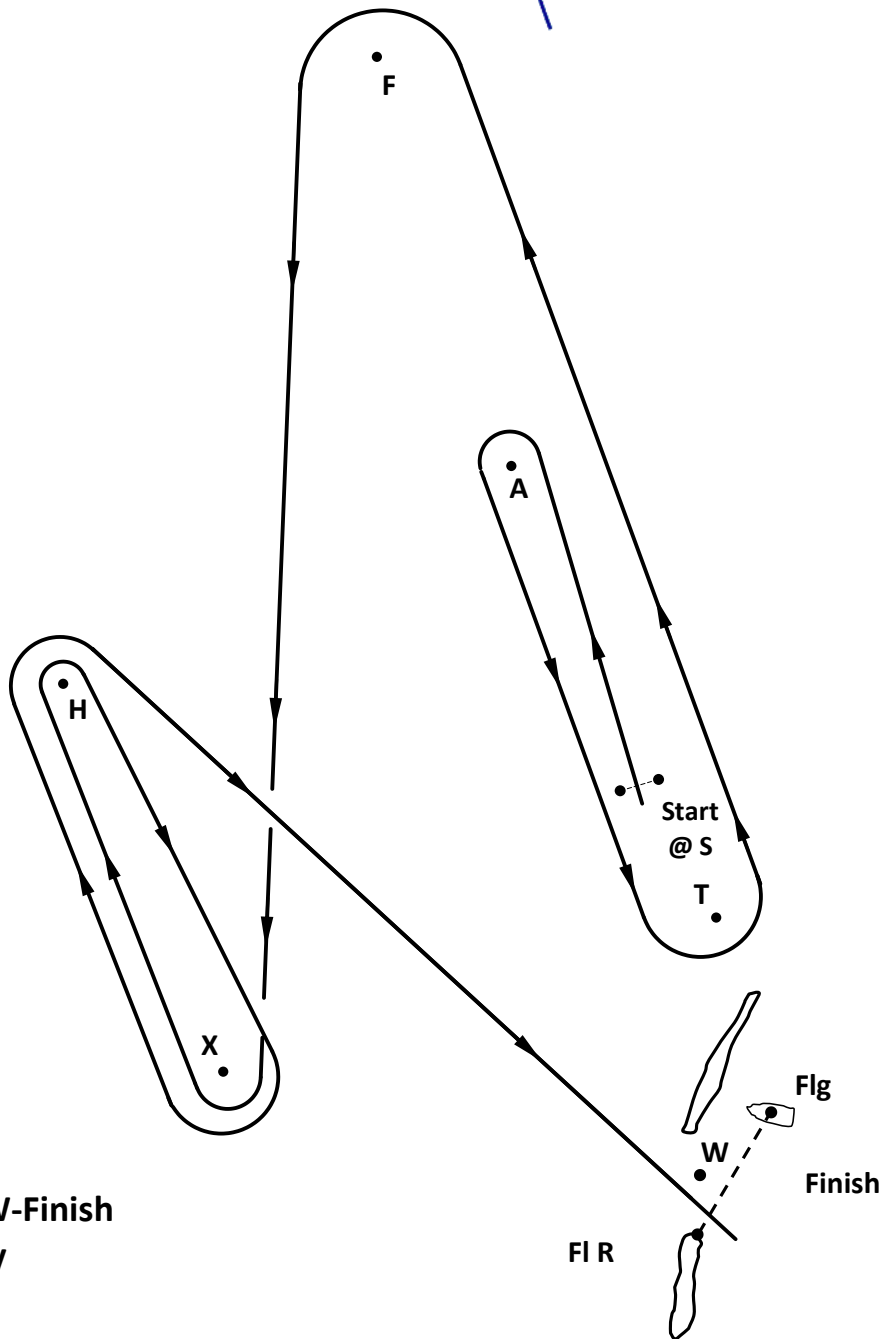

**KHYC 2012 Spinnaker Series  
Race # 1 'Stoney Special'  
Saturday February 11, 2012**

Approximate Mark Locations:  
 S-Mark 33° 50' 48.0" N / 118° 24' 40.0" W  
 A-Mark 33° 50' 28.0" N / 118° 25' 40.0" W  
 T-Mark 33° 51' 00.0" N / 118° 24' 17.0" W  
 F-Mark 33° 50' 06.0" N / 118° 26' 59.0" W  
 X-Mark 33° 49' 46.0" N / 118° 23' 48.5" W  
 H-Mark 33° 49' 09.0" N / 118° 25' 6.0" W  
 W-Mark 33° 50' 31.0" N / 118° 23' 43.0" W

**Course: S-A-T-F-Xs-Hs-Xs-Hs-W-Finish**  
**Course Type: Category 4, Buoy**  
**Handicap Distance: 13.0 nmi**